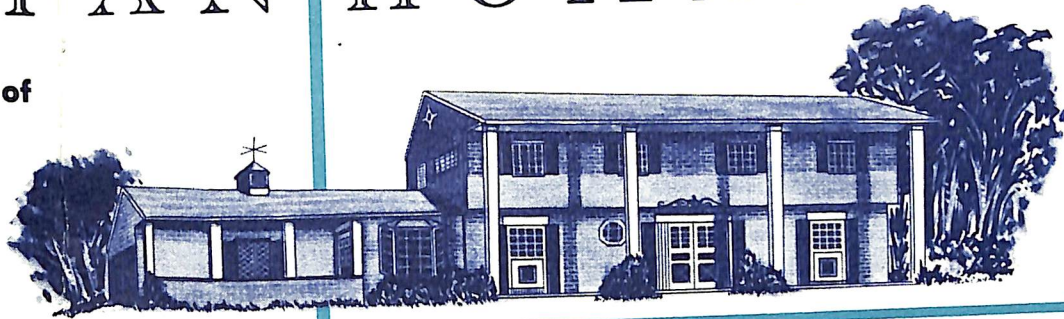

81 No. Ridgewood Rd., So. Orange  
Wilstan Homes, Inc.

Southern Col.

2 adjoining 1/3 acre lots available for Custom Buildings.

L.B. Amsterdam Bros. 1069 Broad St., Newark 2, N.J. 3/11/59

1/62 Sold

## NOW UNDER CONSTRUCTION

**Gracious Southern Colonial in one of South Orange's most Exclusive Residential Areas.**

**Ideally located to shopping, school and transportation facilities**

**Two adjoining 1/3 acre lots available for Custom Buildings**

*Other locations — Mountain Lakes, Chatham Township,  
Short Hills and Summit, New Jersey.*

Plans and Design available for  
your Individual Needs. All South  
Orange Locations from \$35,000  
and up.

WILLSTAN

# WILSTAN HOMES inc.

**Designers and Builders of  
Custom Homes**

*3/11/59*

Presently building on South Orange location  
81 North Ridgewood Road  
For Information call  
SO 3-5906

WILSTAN